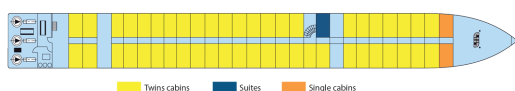

MS Michelangelo

4 anchors - Po and Venitian Lagoon - 78 cabins

MS Michelangelo

MS Michelangelo sails on the Po and Venetian Lagoon.

Interior design

Cabins

- Main Deck 1 double bed 11 m²
- Main deck 1 single bed 8 m²
- Main deck 2 adjustable twin beds 11 m²
- Main deck Suite 1 double bed 17 m²
- Upper deck 2 adjustable twin beds 11 m²

Decks and technical details

MAIN DECK 51 cabins

Year Built : 2000
Year Renovated : 2017
Guest capacity : 154
Length : 110
Number of cabins : 78
Width : 11.40
Number of cabin decks : 2
Cabins outside

UPPER DECK 27 cabins