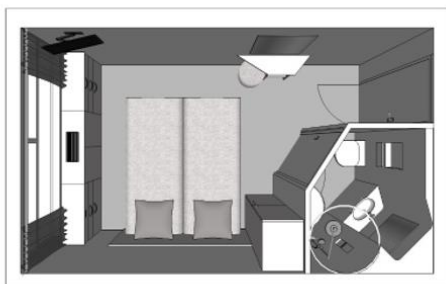

MS Michelangelo

4 anchors - Po and Venitian Lagoon - 78 cabins

MS Michelangelo

MS Michelangelo sails on the Po and Venetian Lagoon.

Interior design

Cabins

- Main Deck 1 double bed 11 m²
- Main deck 1 single bed 8 m²
- Main deck 2 adjustable twin beds 11 m²
- Main deck Suite 1 double bed 17 m²
- Upper deck 2 adjustable twin beds 11 m²

Cabins equipments

- TV
- Telephone (for internal calls only)
- Bathroom with shower and toilet
- Towels
- Safe
- Independent air-conditioning
- Electricity 220V
- Wi-Fi

Please note that there is no laundry service on board the ship.

Decks and technical details

MAIN DECK 51 cabins

Year Built : 2000
Year Renovated : 2017
Guest capacity : 154
Length : 110
Number of cabins : 78
Width : 11.40
Number of cabin decks : 2
Cabins outside

UPPER DECK 27 cabins