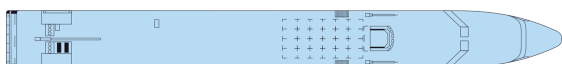

UPPER DECK : RESTAURANT - RECEPTION DESK - LOUNGE BAR WITH DANCEFLOOR

SUN DECK : FITNESS - SUN DECK